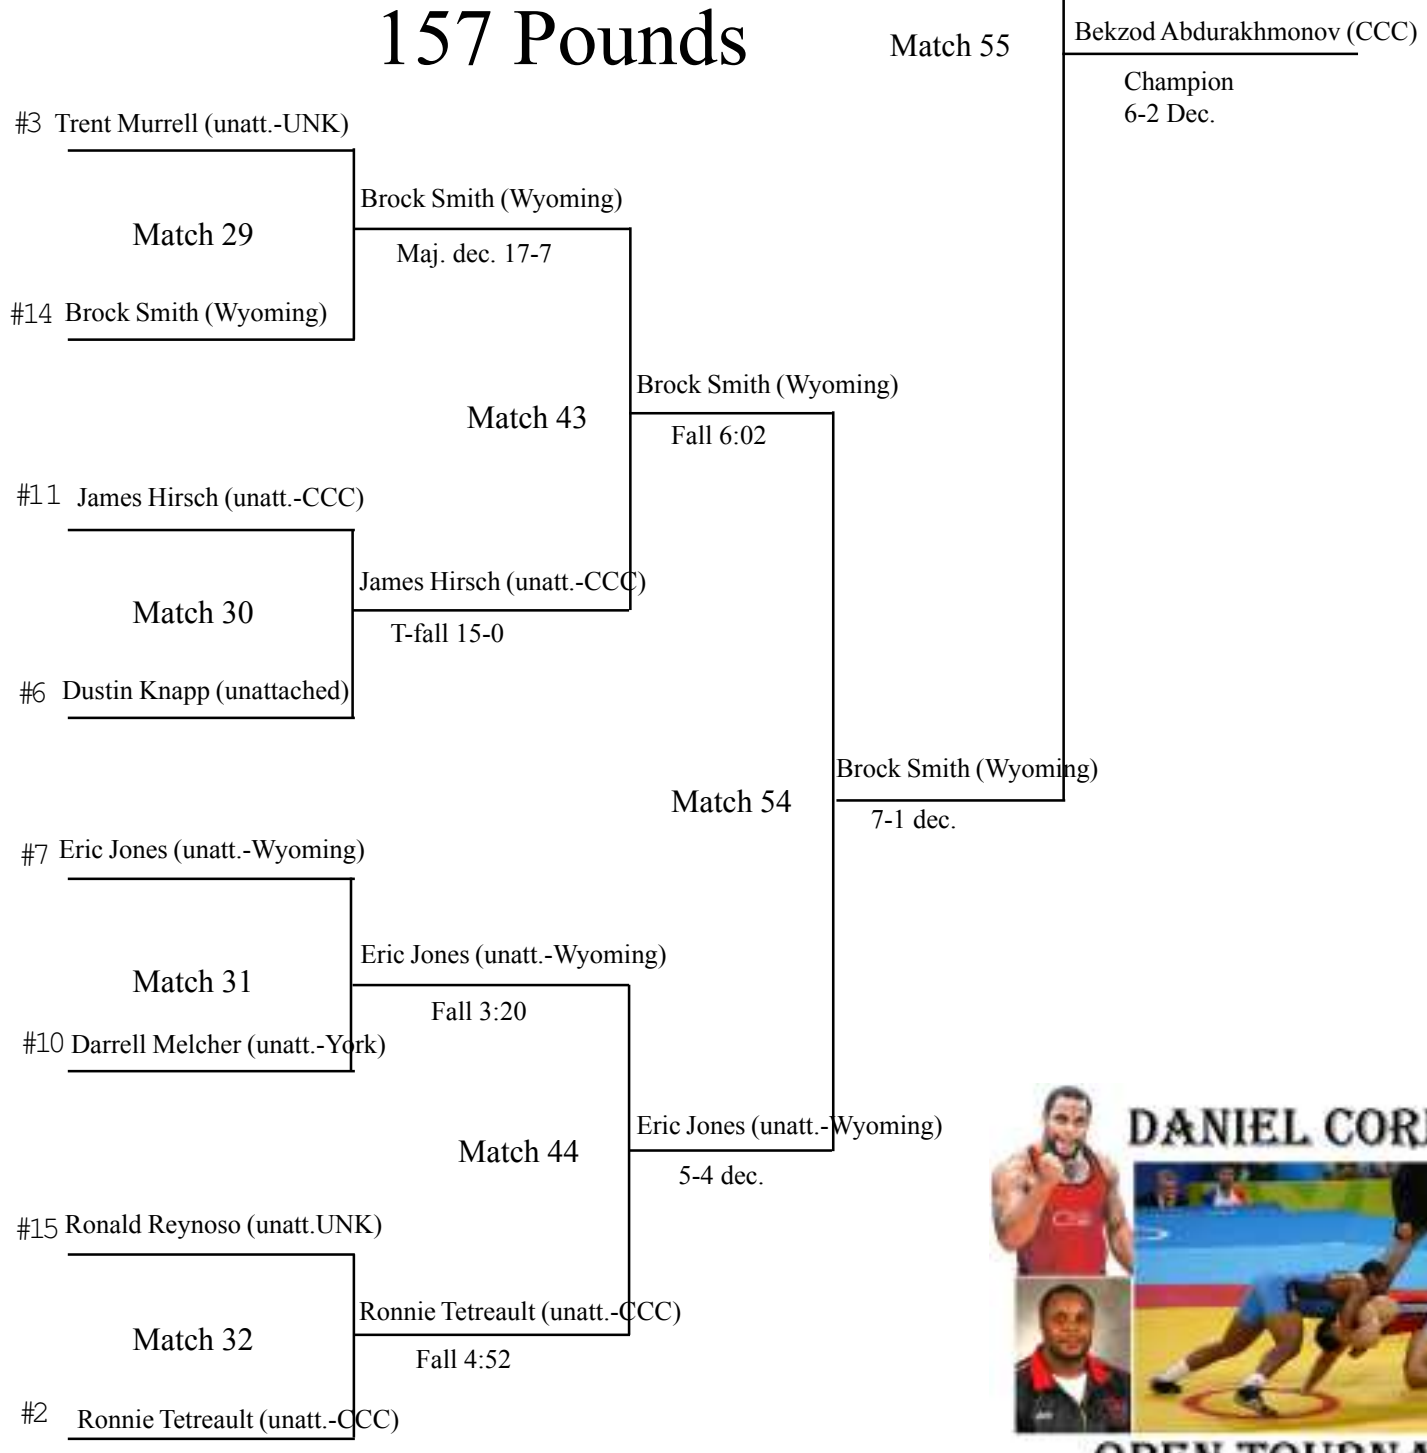

157 Pounds

157 Pounds

Loser's Bracket

157 Pounds